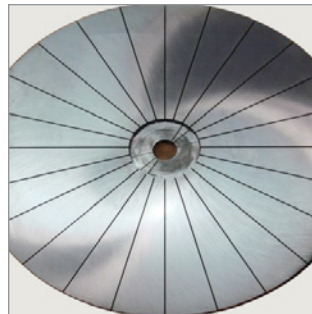

Cross Hatched Ductile Iron

Spiral Groove Copper/Steel

Radial Slotted Cast Iron Plate

Conditioning Rings

YOUR CHALLENGE IS OUR SPECIALTY
Fine Grinding, Flat Honing, Lapping, and Polishing

STAHLIUSA.COM

LAPPING PLATES